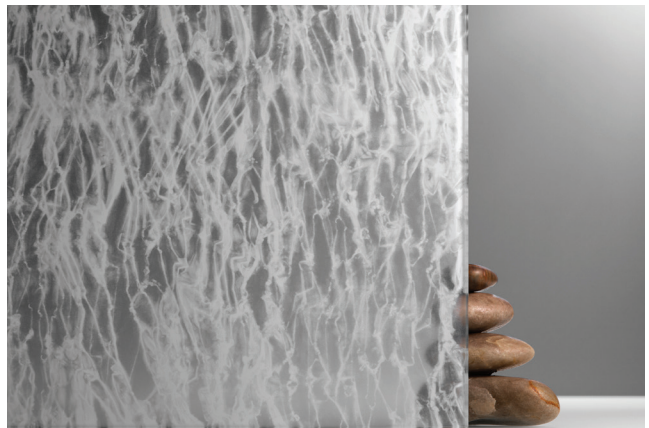

FULL SHEET PATTERN ORIENTATION

NOTE: THE ABOVE ILLUSTRATION IS FOR ORIENTATION ONLY. ACTUAL PATTERN MAY VARY FROM PATTERN SHOWN.

DETAIL 1:1

PROFILE 1:1

SWATCH

PART #: VGS13800

MATERIAL: VIVITELA SHIBORI

PATTERN: TIDAL

CONFIGURATION: VIEW

SHEET DIMENSIONS: 60" X 120" X .370"

QTY: _____ (1524 mm X 3048 mm X 9.4 mm)

APPROVED BY: _____

UNLESS OTHERWISE SPECIFIED, DIMENSIONS ARE IN INCHES		FORMS+SURFACES ® 30 Pine Street, Pittsburgh, PA 15223 Tel(800) 451-0410 Fax(412) 781-7840	
TOLERANCES (UNLESS OTHERWISE SPECIFIED): FRACTIONAL: ±1/8" ANGULAR/BEND: ±1° TWO PLACE DECIMAL: ±.030 THREE PLACE DECIMAL: ±.020		NAME	DATE
MATERIAL: VIVITELA SHIBORI		DWN	TE 12/06/2019
PATTERN: TIDAL		DO NOT SCALE DRAWING	
WEIGHT: -		PROPRIETARY AND CONFIDENTIAL	
SOURCE: -		THE INFORMATION CONTAINED IN THIS DRAWING IS THE SOLE PROPERTY OF FORMS+SURFACES. ANY REPRODUCTION IN PART OR AS A WHOLE WITHOUT WRITTEN PERMISSION IS PROHIBITED.	
SCALE: N.T.S		SIZE	DWG. NO.
		B	
		REV	SHEET
		000	1 OF 1