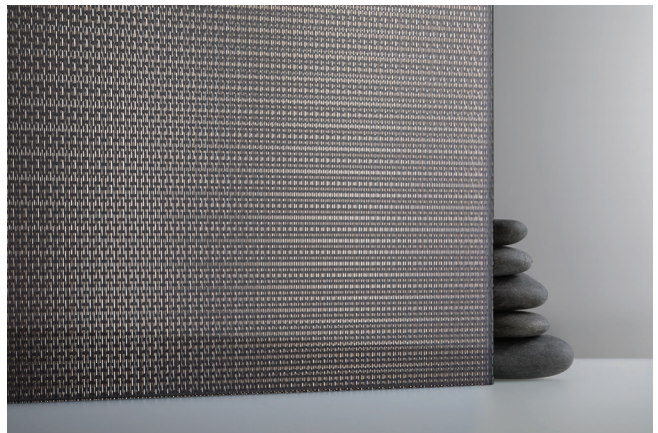

FULL SHEET PATTERN ORIENTATION

NOTE: THE ABOVE ILLUSTRATION IS FOR ORIENTATION ONLY. ACTUAL PATTERN MAY VARY FROM PATTERN SHOWN.

DETAIL 1:1

PROFILE 1:1

SWATCH

PART #: VGR10236

MATERIAL: VIVITELA MESH

PATTERN: OVERLAY

COLOR: NICKEL SILVER

CONFIGURATION: REFLECT

SHEET DIMENSIONS: 60" X 120" X .370"

(1524 mm X 3048 mm X 9.4 mm)

QTY: _____

APPROVED BY: _____

UNLESS OTHERWISE SPECIFIED, DIMENSIONS ARE IN INCHES		FORMS+SURFACES ® 30 Pine Street, Pittsburgh, PA 15223 Tel(800) 451-0410 Fax(412) 781-7840	
TOLERANCES (UNLESS OTHERWISE SPECIFIED): FRACTIONAL: ±1/8" ANGULAR/BEND: ±1° TWO PLACE DECIMAL: ±.030 THREE PLACE DECIMAL: ±.020		NAME	DATE
MATERIAL: VIVITELA MESH		DWN	NQ 11/13/2020
PATTERN: OVERLAY		DO NOT SCALE DRAWING	
WEIGHT: -		PROPRIETARY AND CONFIDENTIAL	
SOURCE: -		THE INFORMATION CONTAINED IN THIS DRAWING IS THE SOLE PROPERTY OF FORMS+SURFACES. ANY REPRODUCTION IN PART OR AS A WHOLE WITHOUT WRITTEN PERMISSION IS PROHIBITED.	
SCALE: N.T.S		SIZE	DWG. NO.
		B	
		REV	SHEET
		000	1 OF 1