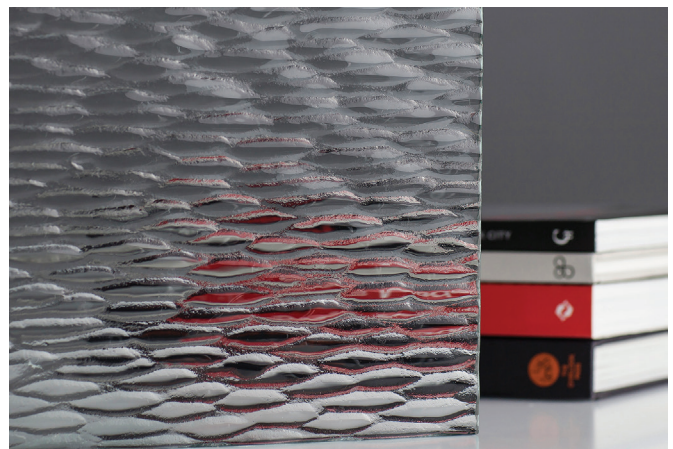

FULL SHEET PATTERN ORIENTATION

NOTE: THE ABOVE ILLUSTRATION IS FOR ORIENTATION ONLY.
ACTUAL PATTERN MAY VARY FROM PATTERN SHOWN.

DETAIL 1:1

SWATCH

PART #: 951-00021

MATERIAL: CLASSIC MONOLITHIC

PATTERN: NUV'EAU (horizontal)

SHEET DIMENSIONS: 53" X 108"
(1345mm x 2743mm)

SHEET THICKNESS*: _____

*NuV'EAU is available in a variety of sheet thicknesses, which can impact the overall appearance of the texture. Shown in 1/4" (6 mm) thickness.

QTY: _____

APPROVED BY: _____

UNLESS OTHERWISE SPECIFIED, DIMENSIONS ARE IN INCHES		FORMS+SURFACES ® 30 Pine Street, Pittsburgh, PA 15223 Tel(800) 451-0410 Fax(412) 385-4715	
TOLERANCES (UNLESS OTHERWISE SPECIFIED): FRACTIONAL: ±5/32 ANGULAR BEND: ±1° TWO PLACE DECIMAL: ±.030 THREE PLACE DECIMAL: ±.020		NAME	DATE
MATERIAL: CLASSIC MONOLITHIC		DWN	JS 05/03/2016
PATTERN: NUV'EAU		RVS	TE 02/10/2021
WEIGHT: -		DO NOT SCALE DRAWING	
SOURCE: -		PROPRIETARY AND CONFIDENTIAL	
SCALE: N.T.S		THE INFORMATION CONTAINED IN THIS DRAWING IS THE SOLE PROPERTY OF FORMS+SURFACES. ANY REPRODUCTION IN PART OR AS A WHOLE WITHOUT WRITTEN PERMISSION IS PROHIBITED.	
		DESCRIPTION:	
		CASTGLASS	
SIZE	DWG. NO.	REV	SHEET
B		000	1 OF 1